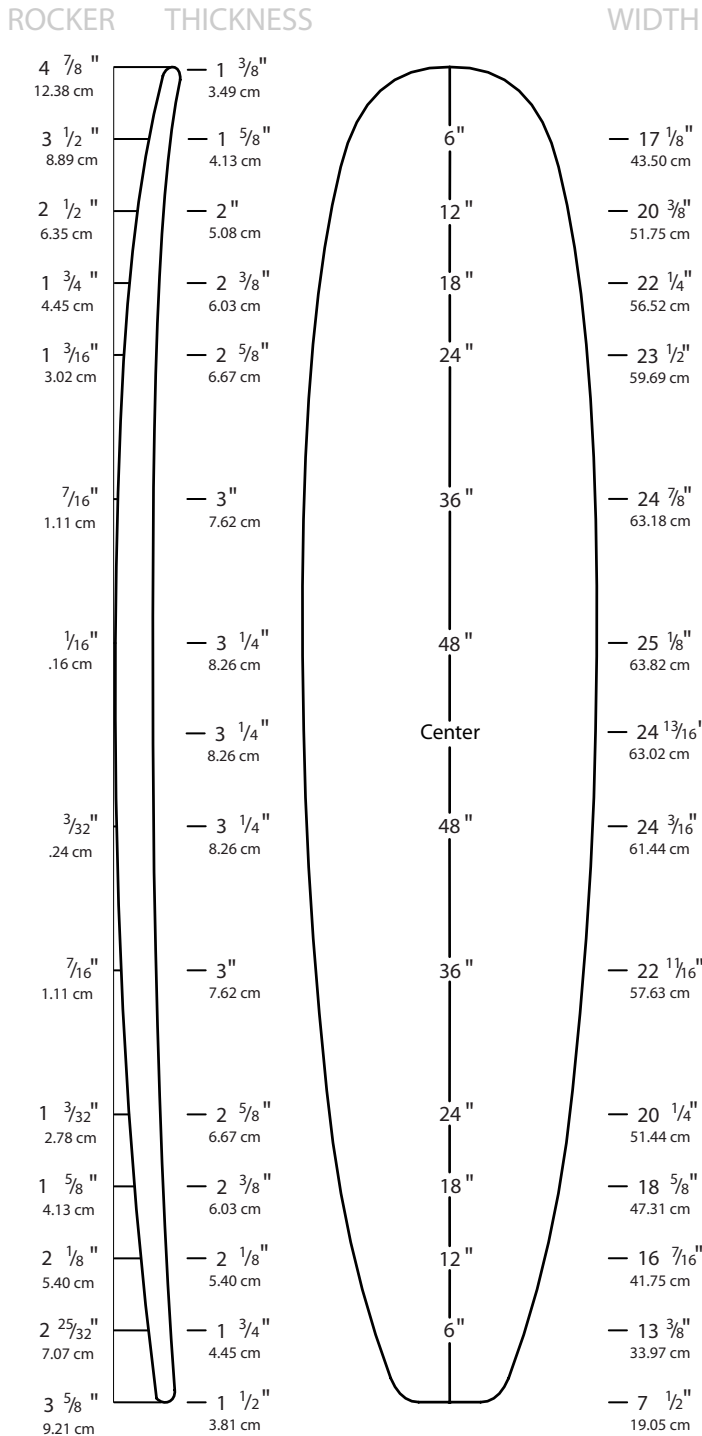

Call (310) 225-6774 or visit www.usblanks.com

9'4" B

Overall Bottom Length: 9' 4 1/4" (285.12 cm)

Tip-to-tip Deck Length: 9' 3 5/16" (282.73 cm)

Maximum Width: 25 3/16" (63.98 cm)

Maximum Thickness: 3 1/4" (8.26 cm)

Displacement: 3.277 ft³ (92.8 L)

Introduced: July 2006

Rockers: Natural

-1/4N18 +1/8T36 +1/8T18

+1/8T36 +1/8T18

Shaper's Comments: From the original 9'4" B plug, with thickness added to the tail area of the deck to make it a more shaper friendly blank, close tolerance for strength, will net 24" x 3 1/8". Bottom rockers from the previous 9'4" B will work well with this blank.