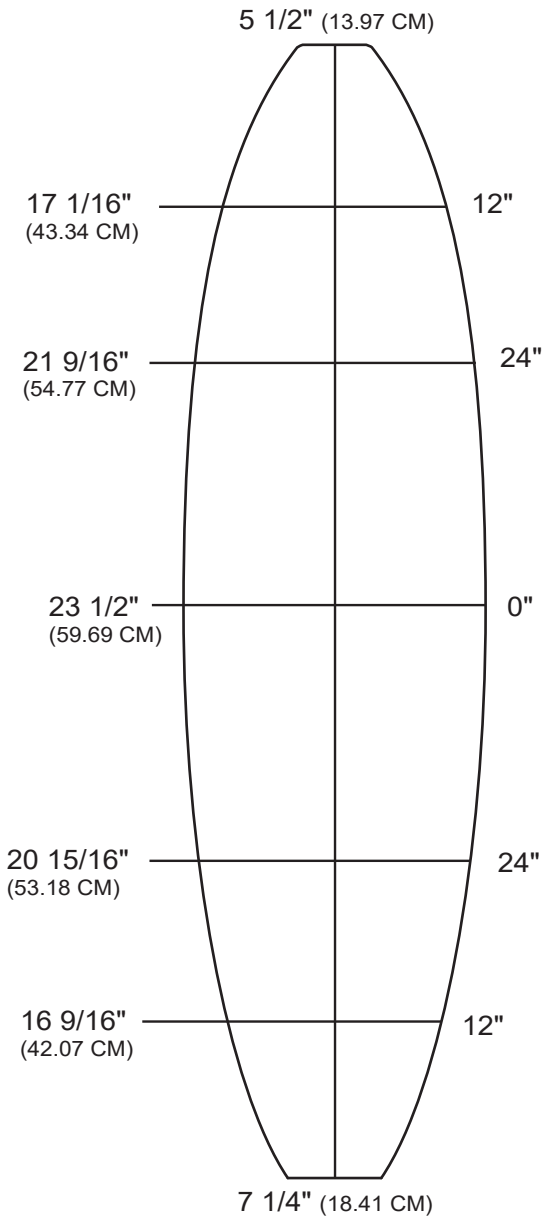

# 7'5"HS

**BOTTOM LENGTH: 7' 4 7/8"**  
(225.74 CM)

**TIP TO TIP DECK: 7' 4"** (223.52 CM)

**MAX WIDTH: 23 1/2"** (59.69 CM)

**MAX THICKNESS: 3 1/8"** (7.93 CM)

BLANK IS WELL SUITED FOR MID-RANGE HYBRIDS AND EGG. VOLUME DISTRIBUTION IS SUITED FOR MACHINE, BUT CAN BE HANDSHAPED WITH LITTLE EXTRA EFFORT. THICKNESS IS CARRIED TO RAIL BANDS

**VOLUME: 65.94L**

CENTER DECK CROSSSECTION VIEW

**MILLENNIUM**  
**FOAM BUILD ON QUALITY**

STORES.MILLENNIUMFOAM.COM

310.489.8011