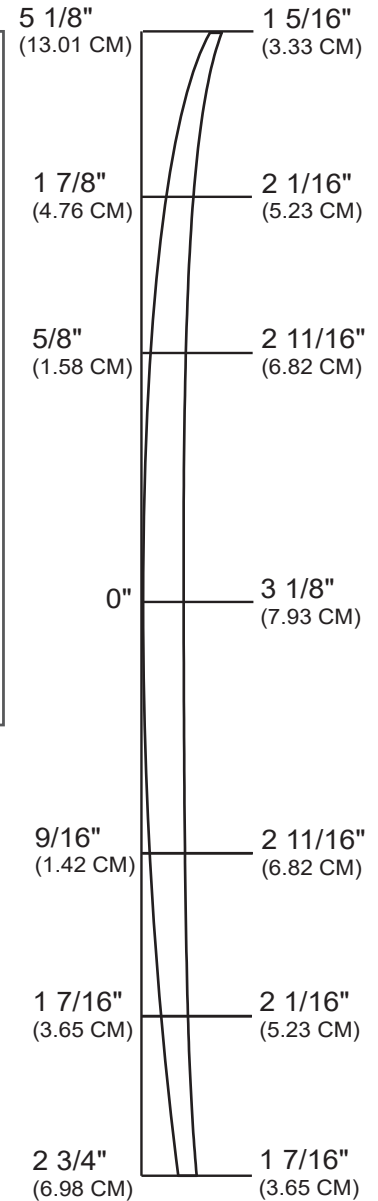

# 7'5"HS

**BOTTOM LENGTH: 7' 4 7/8"**  
(225.74 CM)

**TIP TO TIP DECK: 7' 4"** (223.52 CM)

**MAX WIDTH: 23 1/2"** (59.69 CM)

**MAX THICKNESS: 3 1/8"** (7.93 CM)

BLANK IS WELL SUITED FOR MID-RANGE HYBRIDS AND EGG. VOLUME DISTRIBUTION IS SUITED FOR MACHINE, BUT CAN BE HANDSHAPED WITH LITTLE EXTRA EFFORT. THICKNESS IS CARRIED TO RAIL BANDS

**VOLUME: 65.94L**

CENTER DECK CROSSSECTION VIEW

**MILLENNIUM**  
**FOAM BUILD ON QUALITY**

STORES.MILLENNIUMFOAM.COM

310.489.8011